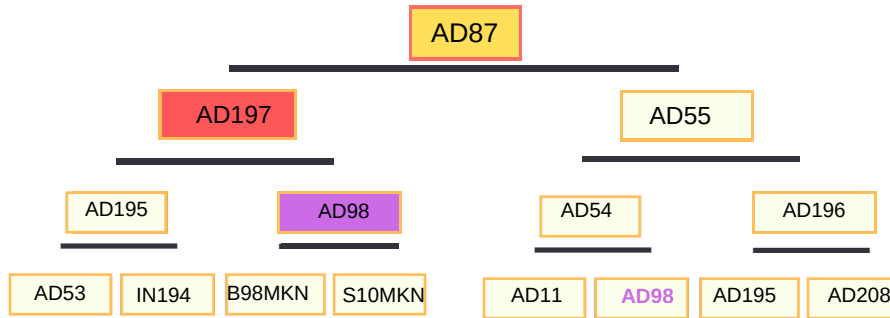

# PEDIGREE: AD87

(instrumental  
insemination)

	Swarm tendency	Temper	Behaviour	Honey yield	Average yield, apiary
AD87	6	5.9	5.7	47	42

Average yield in sistergroup: 45 kg. = 7 % over stock average

**Evaluation scale:** from 1 to 6.

1 = very bad. 3 = bad average.

4 = good average.

5 = great performance.

6 = optimum looked for in this feature.

**AD197**

is a queen of APIS DONAU who comes from B98(MKN) mated in 2014, descendant G11 of Takab93aR which is a Buckfast from a line of pure meda (Iran)-combination well established.

**AD55**

is a Buckfast of APIS DONAU who comes from AD54 described above.

Queen and Drones have the same ancestors: combination to increase or stabilize some characteristics

**AD:** Apis Donau (RO)

**IN:** Ivan B. Nielsen (DK)